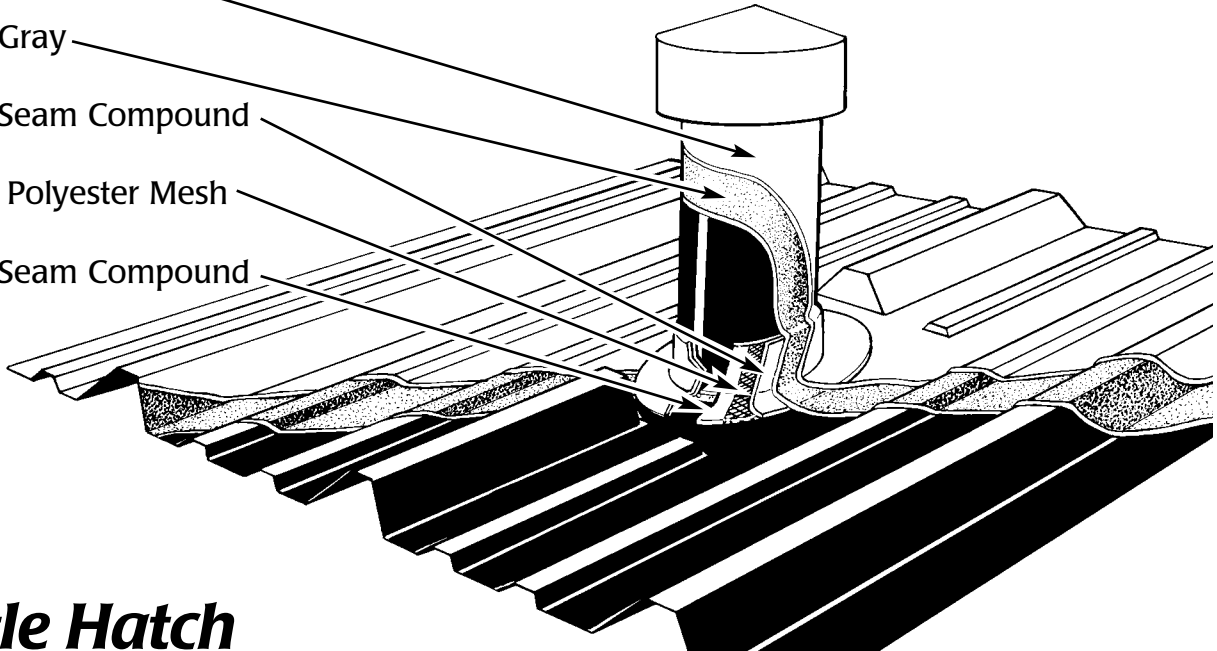

## Product Application Detail Illustrations

### Round Penetration

RC 2000 White

RC 2000 Gray

RC 2200 Seam Compound

RPM 400 Polyester Mesh

RC 2200 Seam Compound

### Scuttle Hatch

RC 2000 White

RC 2000 Gray

RC 2200 Seam Compound

RPM 400 Polyester Mesh

RC 2200 Seam Compound

*Illustrations are not to scale.*

**1-800-456-8467**