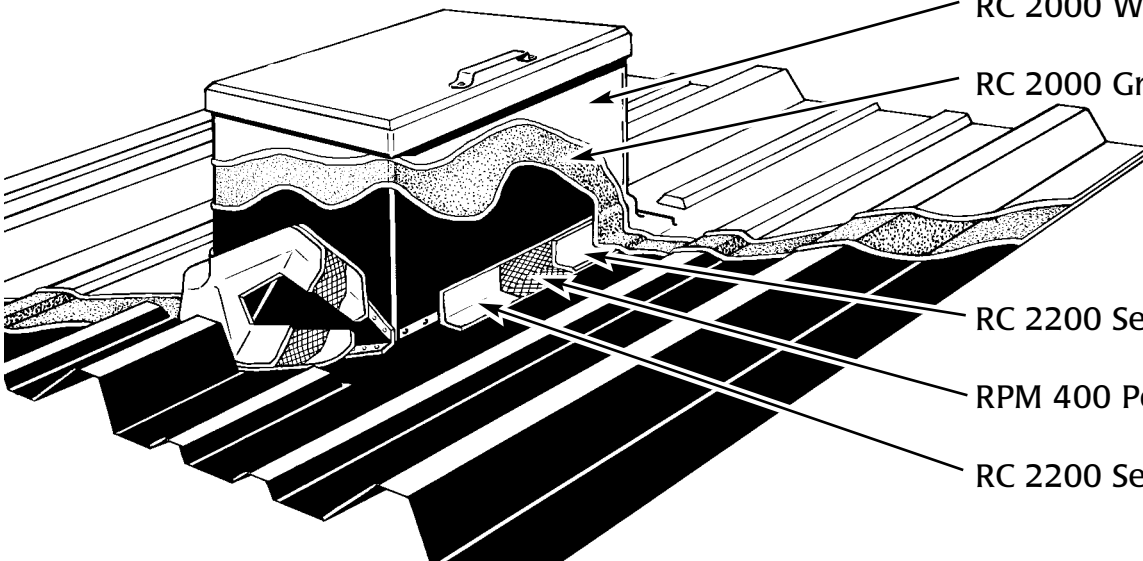

### Scuttle Hatch

RC 2000 White

RC 2000 Gray

RC 2200 Seam Compound

RPM 400 Polyester Mesh

RC 2200 Seam Compound

*Illustrations are not to scale.*

**1-800-456-8467**